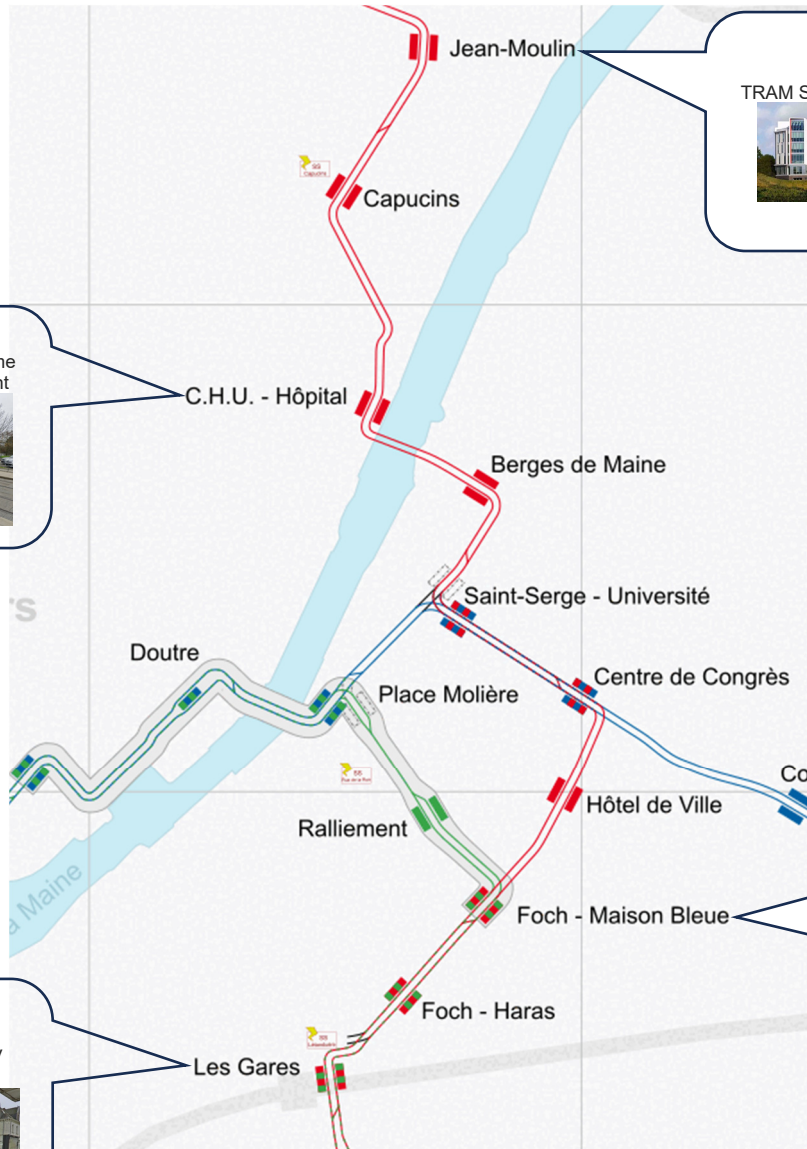

ANGERS

Information about Public Transportation

ANGERS TRAM MAP

Jean-Moulin
TRAM Station for the Conference Venue.

C.H.U. – Hôpital
TRAM Station for the Welcome Gathering or the Social Event

Foch-Maison Bleue
TRAM Station for Angers Downtown

Les Gares
TRAM Station with correspondence to the TGV train

Instructions on how to go from the Conference Venue "ESEO"
to the closest TRAM Station

How to go from the Conference Venue to the "Jean Moulin" TRAM station

Departing from the "ESEO school" main entrance, the "Jean Moulin" TRAM station is a short 350m walk. This is the closest TRAM station to "ESEO".

...
From this TRAM station you can catch the TRAM (Roseraie direction) to go to the "C.H.U. - Hôpital" TRAM Station, which is the closest TRAM station if you are attending the welcome gathering or the social event.

Instructions on how to go from the “C.H.U. - Hôpital TRAM Station”
to the Welcome Gathering

Instructions on how to go from the “C.H.U. - Hôpital TRAM Station”
to the Grenier de Saint Jean (Social Event)